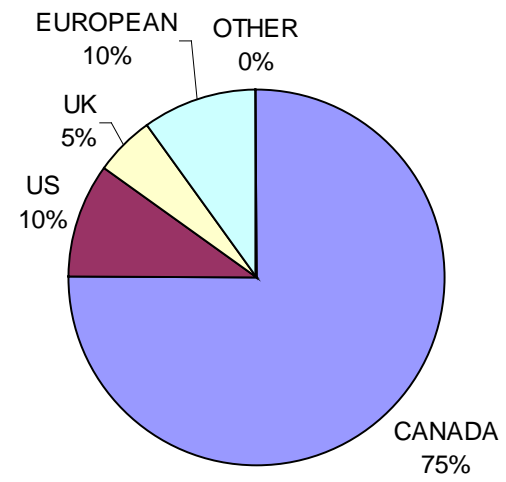

PHD EXPERIENCE FOR NEW FACULTY 2010